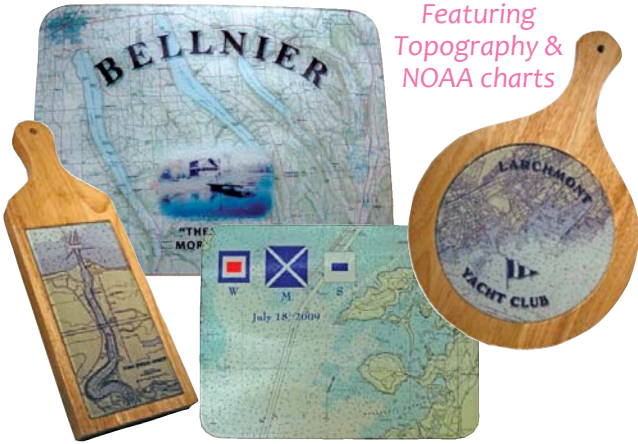

## Tempered Glass Cutting Boards

### Countertop Cutting Boards

- Large: 15 3/4" x 11 3/4" x 5/32" ..... \$28
- Small: 11 3/4" x 7 3/4" x 5/32" ..... \$20

Featuring  
Topography &  
NOAA charts

- Rectangular Paddle Board ..... \$30
  - Solid Maple Paddle Board 14" h x 5" w x 1"
  - Printed on 4" x 8" tempered textured glass.
- Round Paddle Board ..... \$35
  - Solid Maple Board 14 3/4" h x 10" w x 1"
  - Printed on 8" dia. tempered textured glass